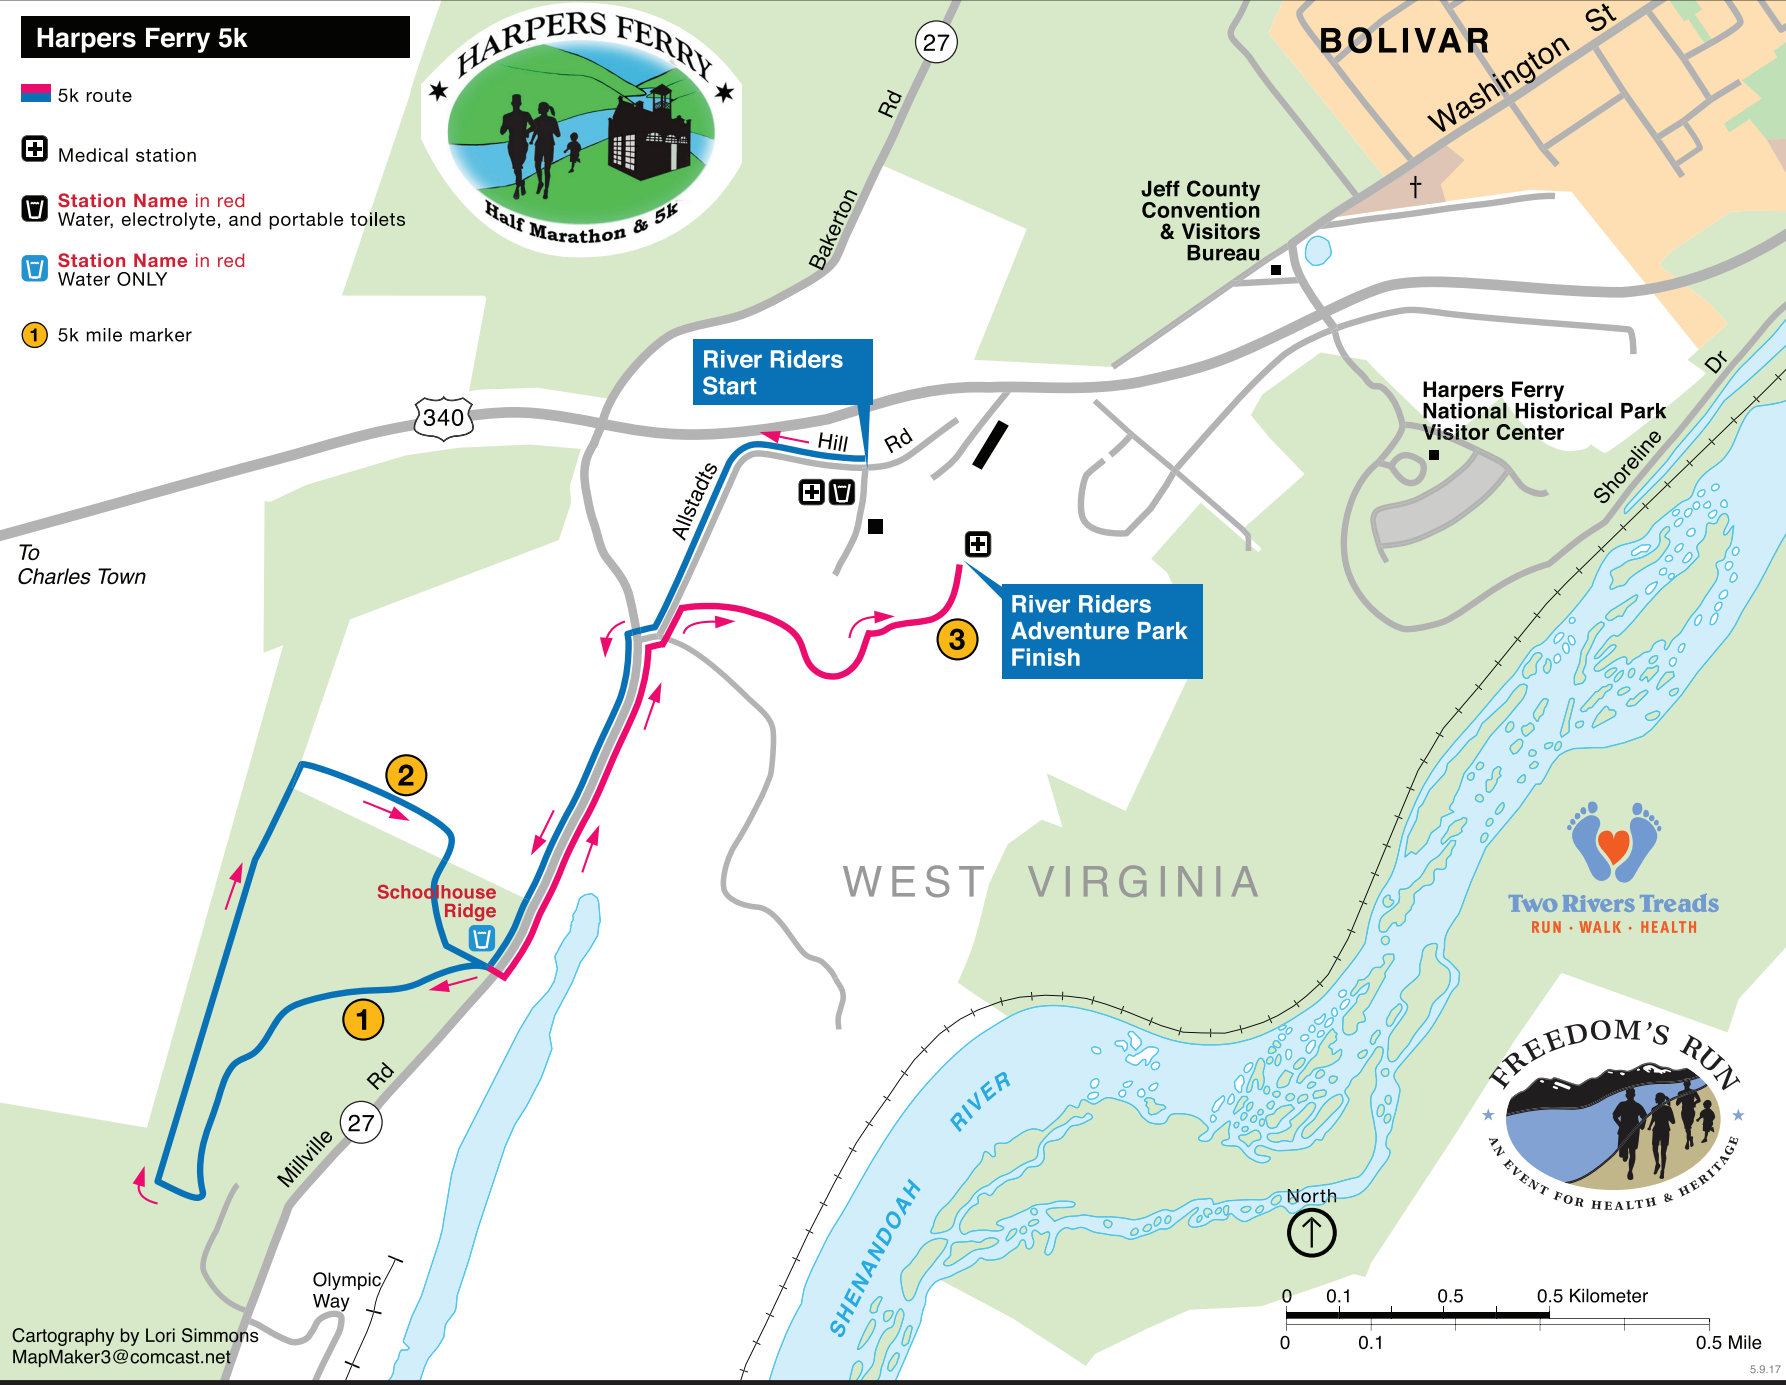

# Harpers Ferry 5k

- 5k route
- Medical station
- Station Name in red**  
Water, electrolyte, and portable toilets
- Station Name in red**  
Water ONLY
- 5k mile marker

To Charles Town

**BOLIVAR**

**River Riders Start**

**River Riders Adventure Park Finish**

Schodhouse Ridge

WEST VIRGINIA

SHENANDOAH RIVER

**Two Rivers Treads**  
RUN · WALK · HEALTH

Cartography by Lori Simmons  
MapMaker3@comcast.net